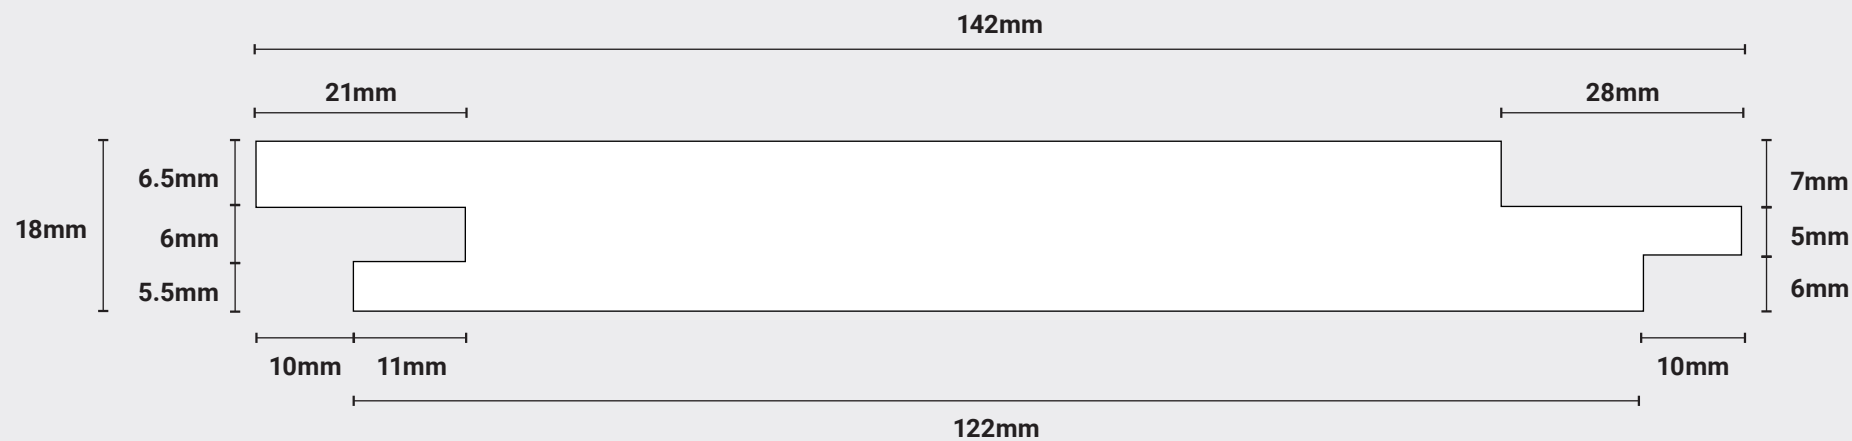

NOT TO SCALE

PT9STKC (Sound Tight Knot)

Finished Size: 18mm x 142mm. Face Cover: 122mm Vertical

For further information please contact us: +44 (0)121 559 5511 sales@palmertimber.com
Palmer Timber Limited. Granville Works, Station Road, Cradley Heath, West Midlands B64 6PW

Palmer Timber reserves the right to alter dimensions and profile without prior notice